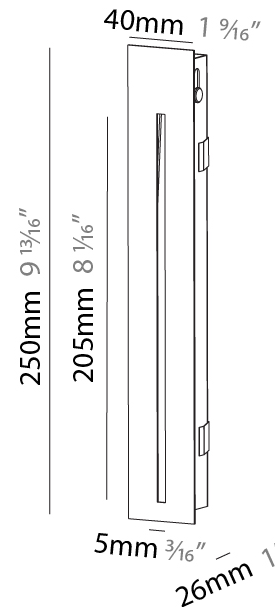

GENERAL

Series: Delight
Subseries: Delight String
Brand: Prolicht
Division: Architectural
Mounting Type: Recessed
Mounting Location: Wall
Subcategory: Step Light

PHYSICAL

Shape: Rectangle
Width (mm): 40
Width (in): 1 9/16
Height (mm): 250
Depth (mm): 26
Height (in): 9 13/16
Depth (in): 1
Ceiling Thickness (mm): 10 / 12 / 15
Ceiling Thickness (in): 3/8 or 1/2 or 9/16
Min. Recessing Depth (mm): 30
Min. Recessing Depth (in): 1 3/16
Light Distribution: Asymmetric
Weight (kg): .83
Weight (lbs): 1.8
Fixture Finish: SSR / BKV / CWI / CRY / HAB / LAG / UFT / ITA / RUA / RUR / MIC / FTG / MYG / TWT / LOD / PUS / FRO / FUP / KIA / POP / BLS / SPG / MEY / GOH / GUM / CHC / COM / ABZ / JAG / OBR / MOS / ROR
Fixture Material: Aluminum
Cut-out Measurements: 240mm / 9 7/16" x 34mm / 1 5/16"

ELECTRICAL

Lamp Type: LED (Zhaga Standard)
Input Wattage (W): 2.2
Total Output Wattage (W): 2
Dimming: Non-Dimming / Phase Dimming (120Vac only) / 0-10V Dimming
Driver Included: No
Driver Location: Remote
Driver Type: Constant Current - 120 / 277Vac
Driver Class: Class 2
Input Voltage (V): 120 - 277
Constant Current (MA): 700

LED

Number of LEDs: 1
Color Temperature (°K): 2700 / 3000 / 3500 / 4000
Max. Delivered Lumen (lm): 30
CRI: >90 CRI
Lamp Life (hrs): 50000

OPTICAL

RATINGS AND CERTIFICATIONS

Certified By: Certified for North American Standards
IP rating: IP20

PROJECT
TYPE
SPECIFIER
QUANTITY
DATE